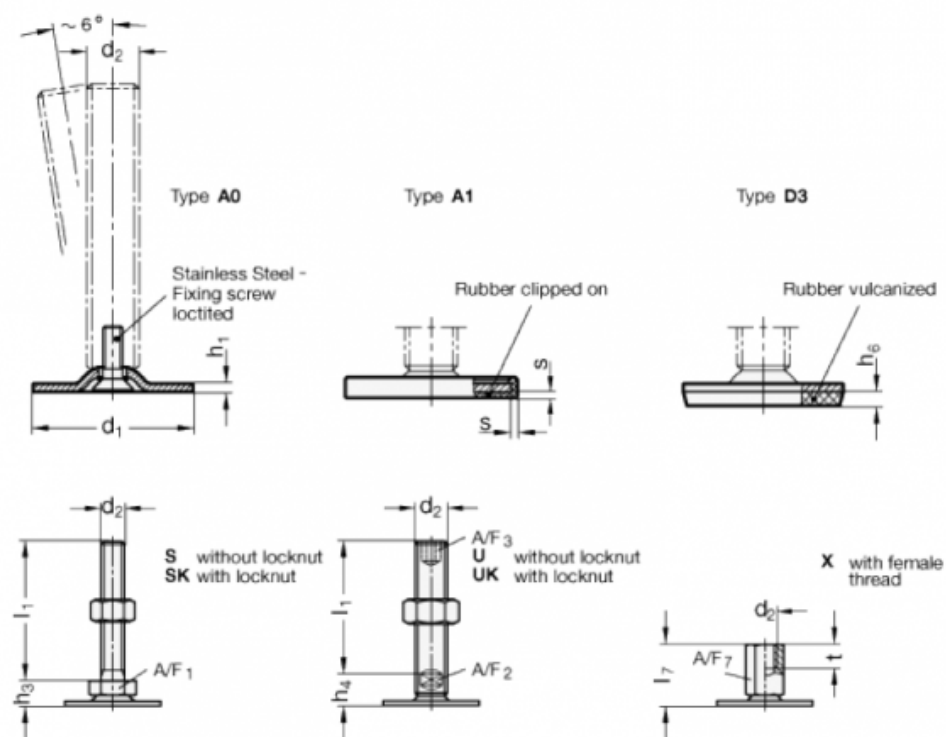

Data Sheet

Article number: 204060M12100A1SK
 Description: E+G levelling foot
 GN 40-60-M12-100-A1-SK
 Note: SK With nut, External hexagon at the bottom

Measures

- A/F1 = 17
- d1 = 60
- d2 = M12
- h1 = 2.5
- h3 = 11
- h6 =
- l1 = 100
- s = 1.5